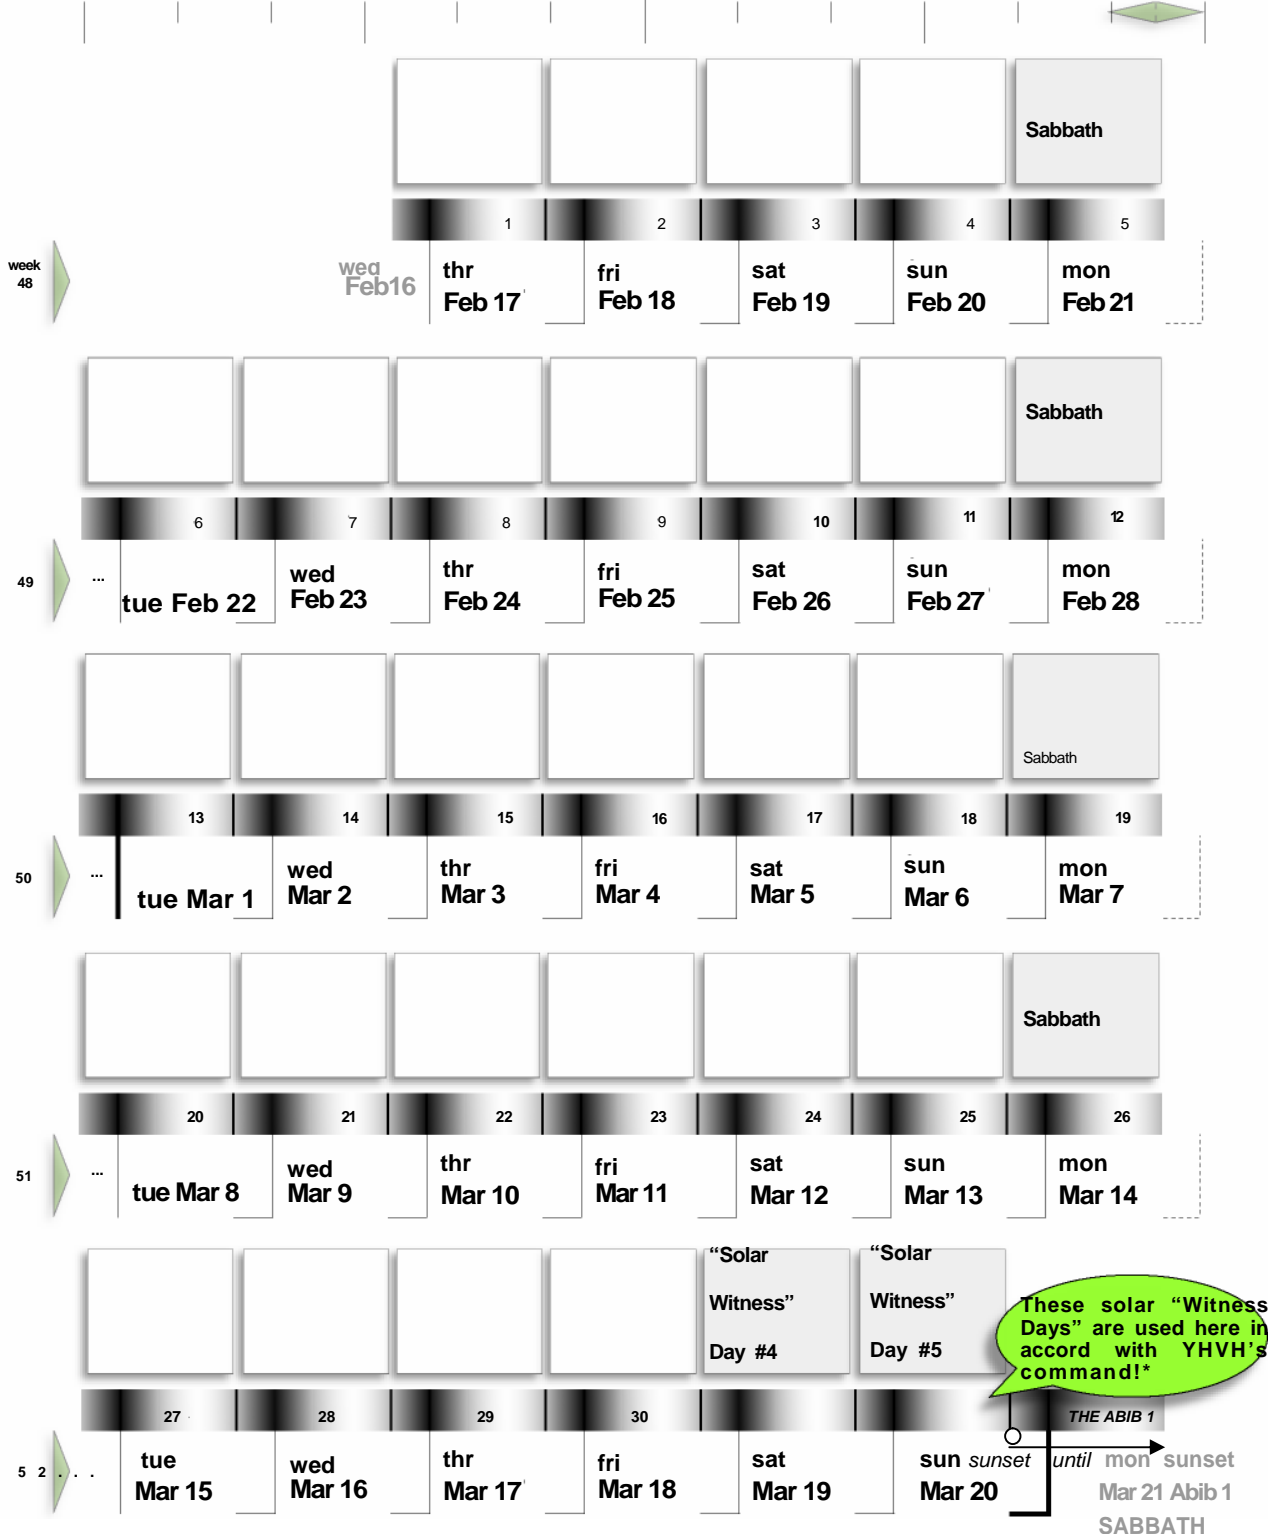

February/March 2022

The "extra days" are not arbitrarily inserted. Yahweh has worked this out in His Sabbath Laws

* These last two solar witness days (#4&#5) **fall in place of their own accord**, because The Law declares six work days **between Sabbaths** BEFORE we have the **required** Sabbath on Abib 1 of the next year. Three Solar Witness Days are at the end of month six, and two at the end of month twelve. These **"two or three witness groups"** (Mat 18:16) verify each half of YHVH's year, further proving this FIXED SOLAR CALENDAR SYSTEM.

Please read the note at the end of month 6.