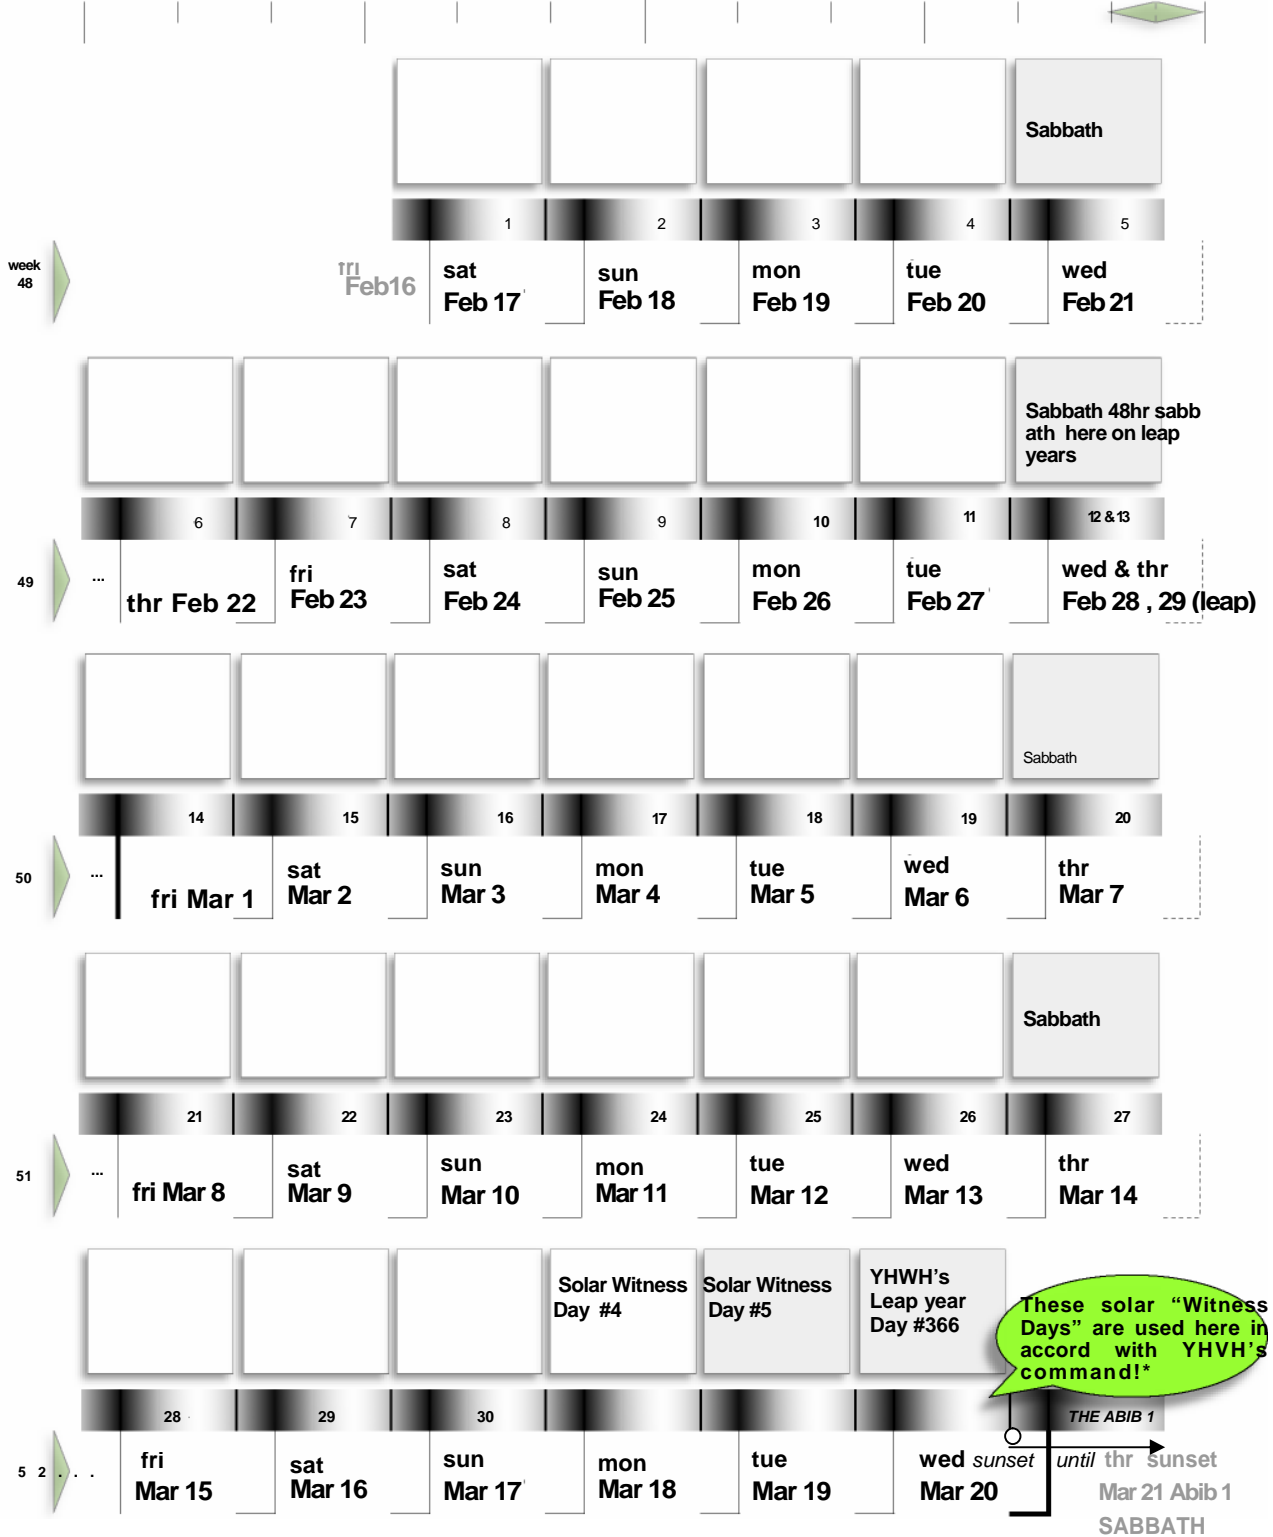

February/March 2024

The "extra days" are not arbitrarily inserted. Yahweh has worked this out in His Sabbath Laws

* These last two solar witness days (#4&#5) **fall in place of their own accord**, because The Law declares six work days **between Sabbaths** BEFORE we have the **required** Sabbath on Abib 1 of the next year. Three Solar Witness Days are at the end of month six, and two at the end of month twelve. These **"two or three witness groups"** (Mat 18:16) verify each half of YHWH's year, further proving this FIXED SOLAR CALENDAR SYSTEM.

Please read the note at the end of month 6.