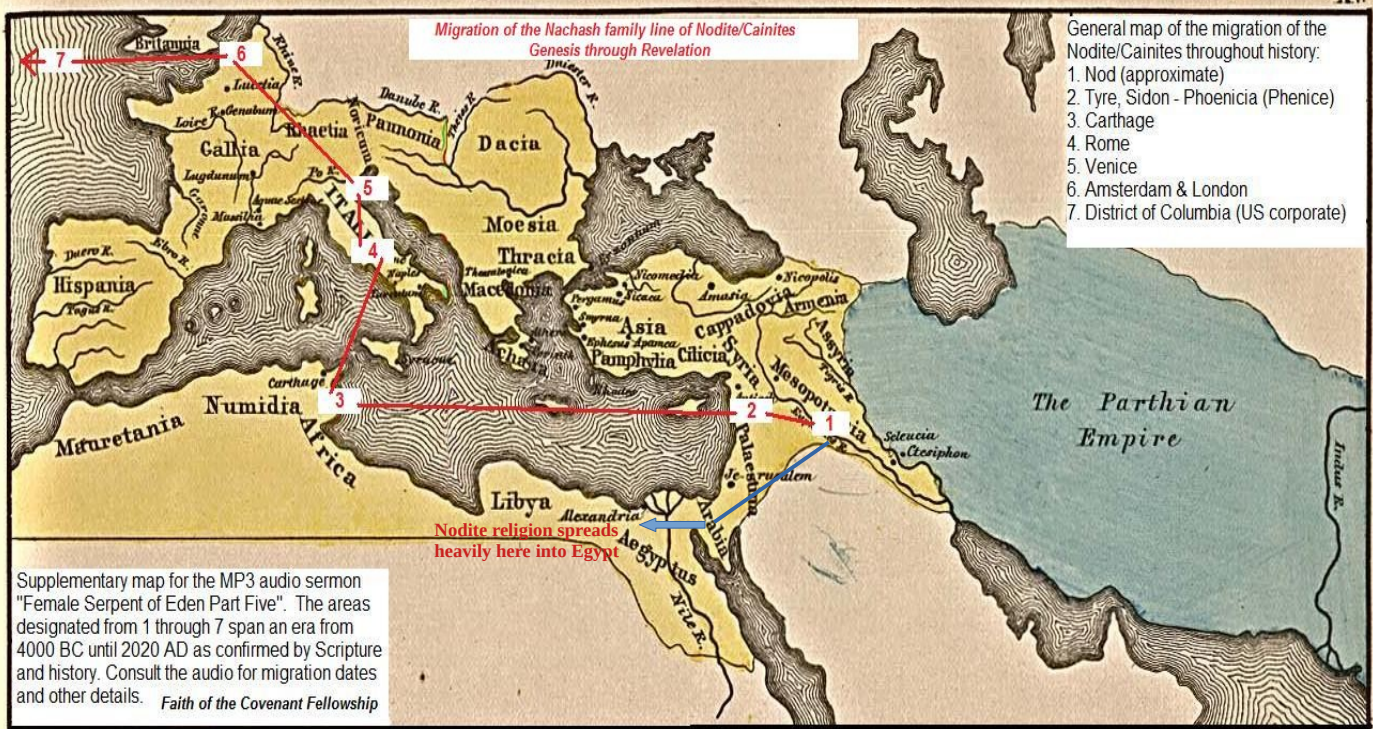

Migration of the Nachash family line of Nodite/Cainites  
Genesis through Revelation

- General map of the migration of the Nodite/Cainites throughout history:
1. Nod (approximate)
  2. Tyre, Sidon - Phoenicia (Phenice)
  3. Carthage
  4. Rome
  5. Venice
  6. Amsterdam & London
  7. District of Columbia (US corporate)

Supplementary map for the MP3 audio sermon "Female Serpent of Eden Part Five". The areas designated from 1 through 7 span an era from 4000 BC until 2020 AD as confirmed by Scripture and history. Consult the audio for migration dates and other details. Faith of the Covenant Fellowship

Nodite religion spreads heavily here into Egypt